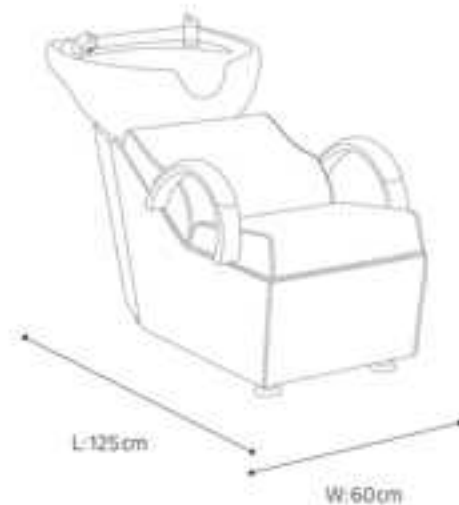

**Pantti**

●  
●  
**PTS 720**

●  
**Shampoo Chair**  
PTS 700

The Shampoo Chair is the most important component of barbershop. In addition to the quality and shape of the product itself, the most important thing is the customer's sense of experience. A high-quality and comfortable Shampoo Chair is a source of total relaxation for customers before and after doing their hair. We use ergonomics to push the customer experience to the pinnacle of the experience.