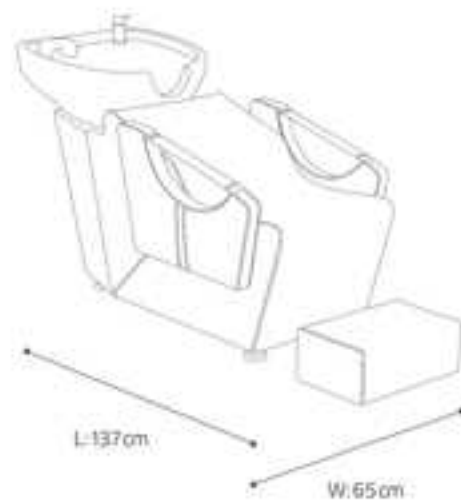

●
Shampoo Chair
PTS 423 K

This classic and deluxe shampoo unit would be a perfect addition for Barbershop, Beauty Salons, Tattoo Parlors and more. Textured leather with highly elasticity sponge provides great comfort. You and your client will love the luxury and comfort, from this timeless example of quality.