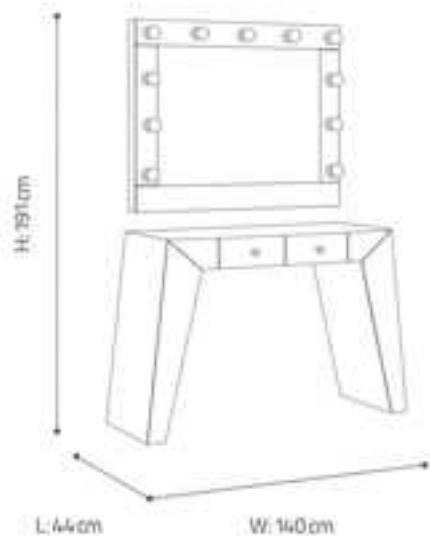

Pantti

●
Mirror Stand
PT 1009