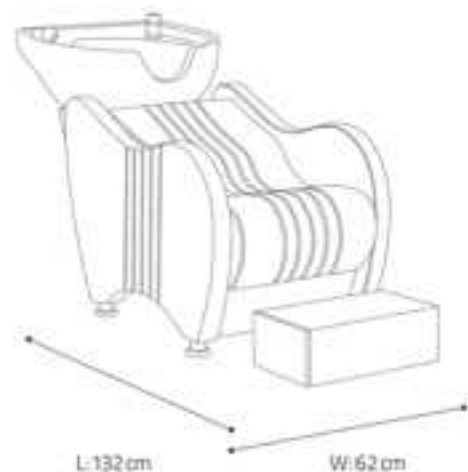

Silver

Gold

●  
●  
**PT 480 GK**

●  
**Shampoo Chair**  
PTS 159

This classic and deluxe shampoo unit would be a perfect addition for Barbershop, Beauty Salons, Tattoo Parlors and more. Textured PVC leather with highly elasticity sponge provides great comfort. You and your client will love the luxury and comfort from this timeless example of quality. This item includes a shampoo chair, a ceramic shampoo bowl, a UPC standard single handle faucet, a shampoo hose, a shower head, a strainer and a vacuum breaker.