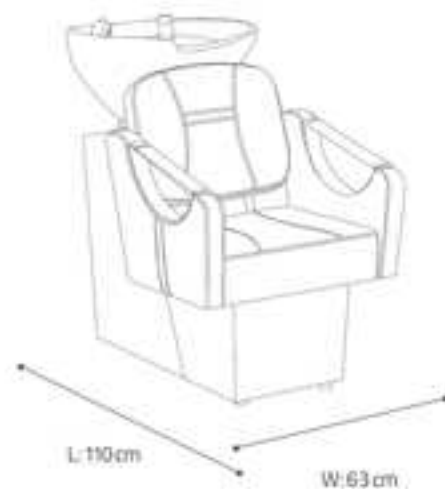

●
Shampoo Chair
PTSJ 423

This classic and deluxe shampoo unit would be a perfect addition for Barbershop, Beauty Salons, Tattoo Parlors and more. Textured leather with highly elasticity sponge provides great comfort. You and your client will love the luxury and comfort from this timeless example of quality.