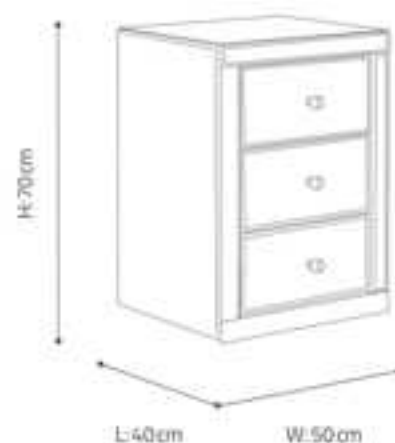

●  
**Mirror Stand**  
PT 5008

●  
**Cabinets & Trolleys**  
PT 208

Are you looking for a barber storage cabinet? This multi-functional tool cabinet will be a good choice for you. The salon cabinet is classic and stylish with the avant-garde color stitching design, which looks modern and personalized. More importantly, compared with ordinary tool cabinets, the barber cabinet is designed with plug holes and special drawers for barber tools, which greatly improves the practicability of the entire tool cabinet. This salon cabinet is sure to be a great help in your work.