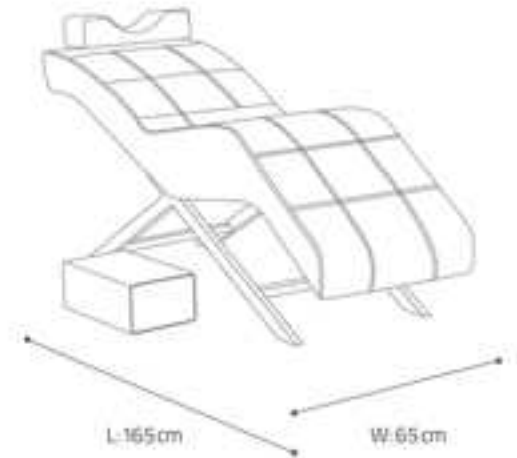

●
Beauty Bed
PT 504

This products is proud to present our brand new multi-purpose salon table/chair. This unit is great for getting a tattoo, a full-body massage, a facial and much more. This table is made of a high quality heavy duty welded steel frame, recline tilts backrest and footrest. It also comes with removable head cushion, a chrome towel hanger. It has a comfortable padding and faux leather that can surely last for years. We purchase our products directly from the manufacturer so that you you're definitely getting the best deal.