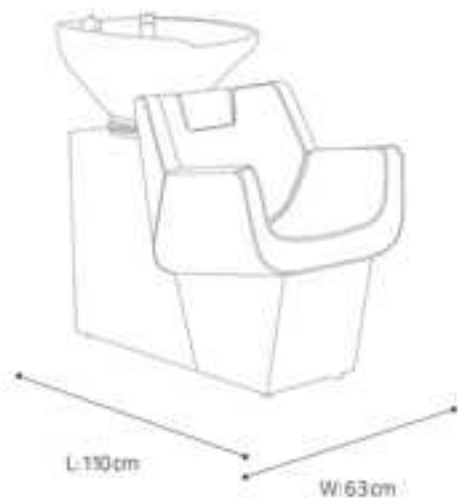

●
Shampoo Chair
PTSJ 456

Upgrade your work space with Our Backwash Unit. Our Backwash Unit is suitable for Barbershop, Beauty Salons, Tattoo Parlors and more. With the modern flair, great quality, unmatched reliability, this shampoo unit will provide you and your client great comfort. This item includes a shampoo chair, a footstool, a ceramic shampoo bowl, a UPC standard single handle faucet, a shampoo hose, a shower head, a strainer and a vacuum breaker.